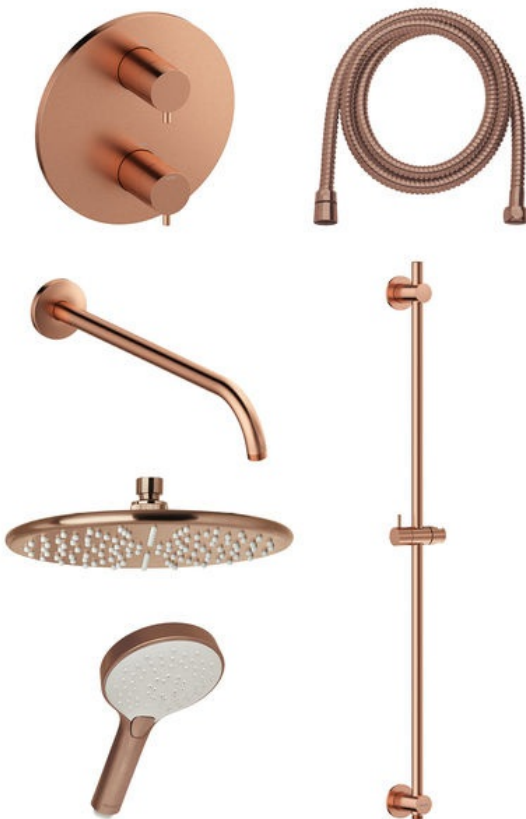

Concealed

Silhouet SR1 - concealed shower system

Article no.: 571288700
Finish: Brushed Copper PVD
Series: Concealed

EAN no.: 5708516835783

Standard features:

Check valves
Cover plate and handle in metal
Build-in depth (min. 73mm - max. 104mm)
Ceramic Parts
Head Shower max. 9 l/m / Hand Shower max. 9 l/m